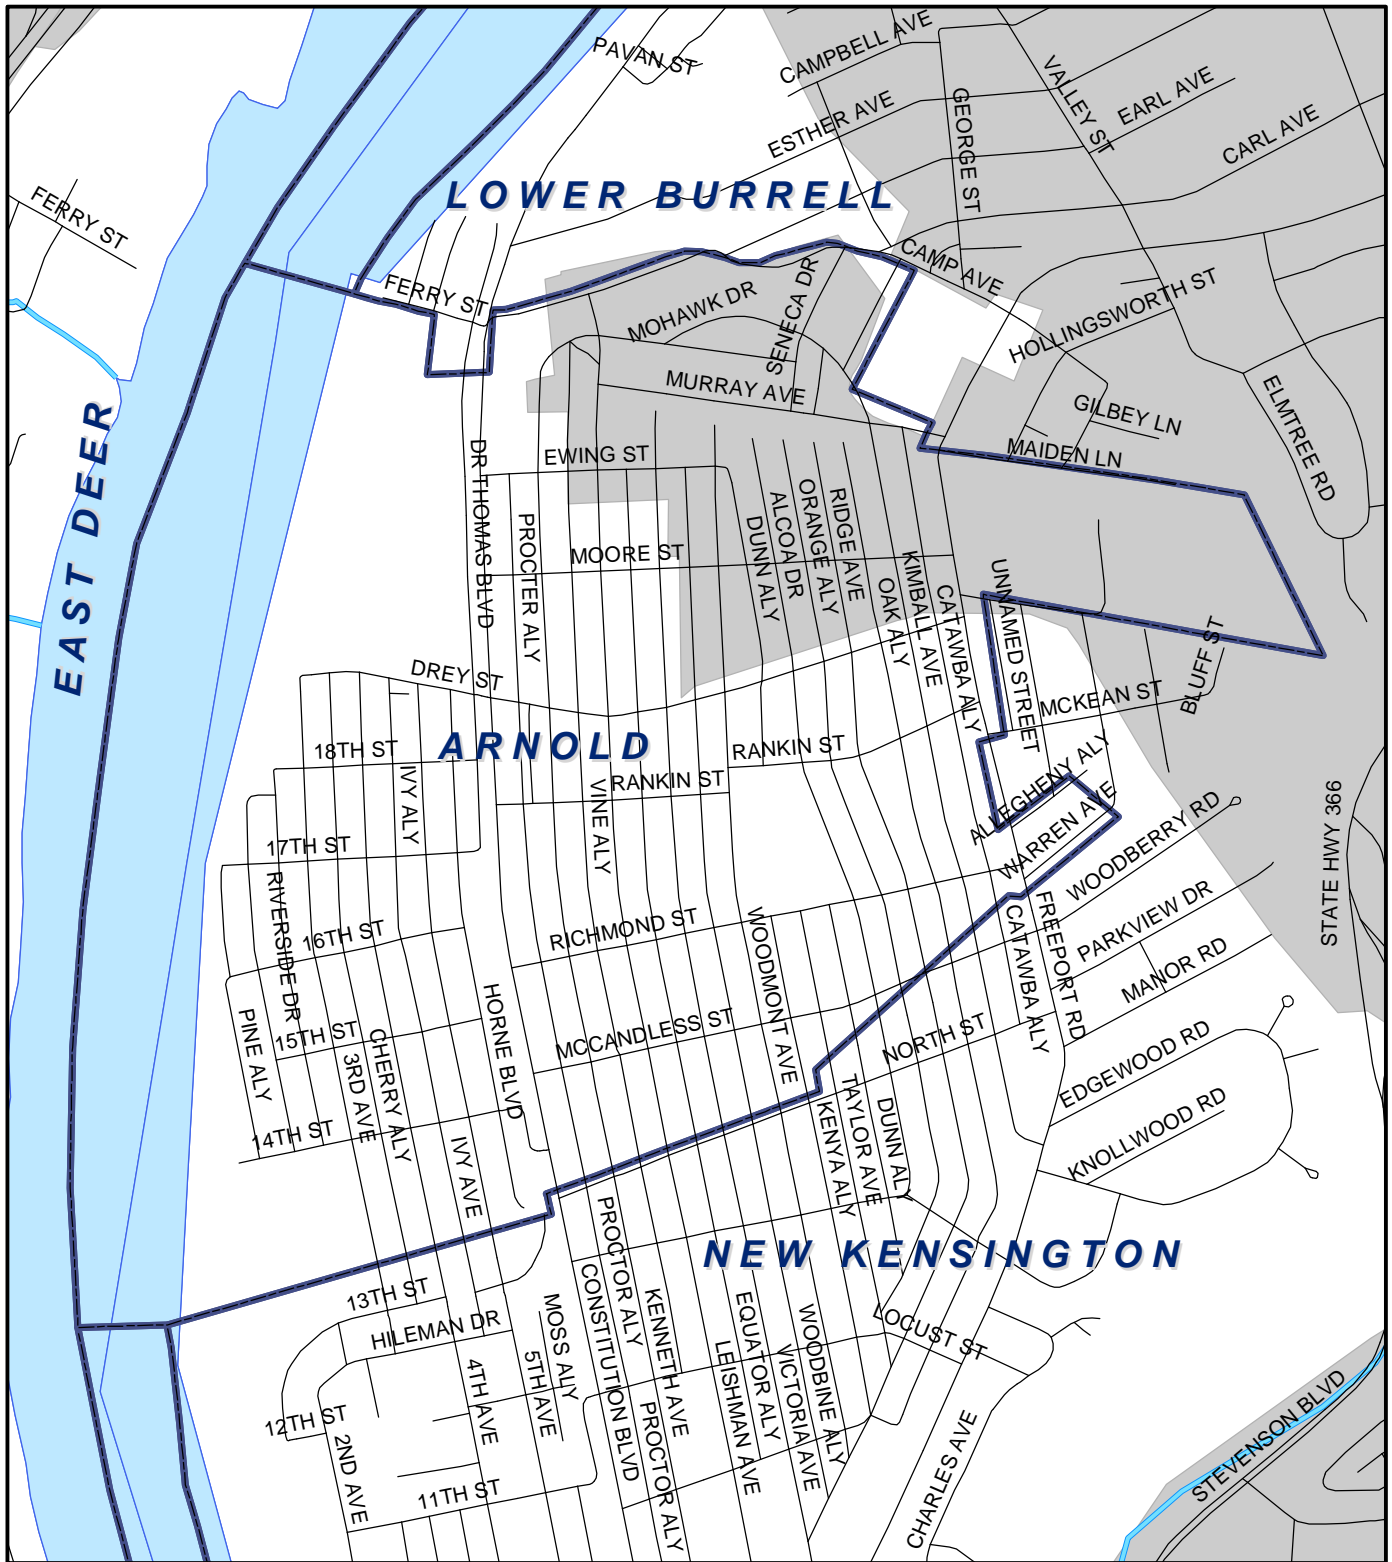

City of Arnold, Westmoreland County

Legend

-  Municipality Boundary
-  Undermined Area

This map was prepared using information considered to be the best historical data available.

The Department cannot verify the accuracy or completeness of this information.