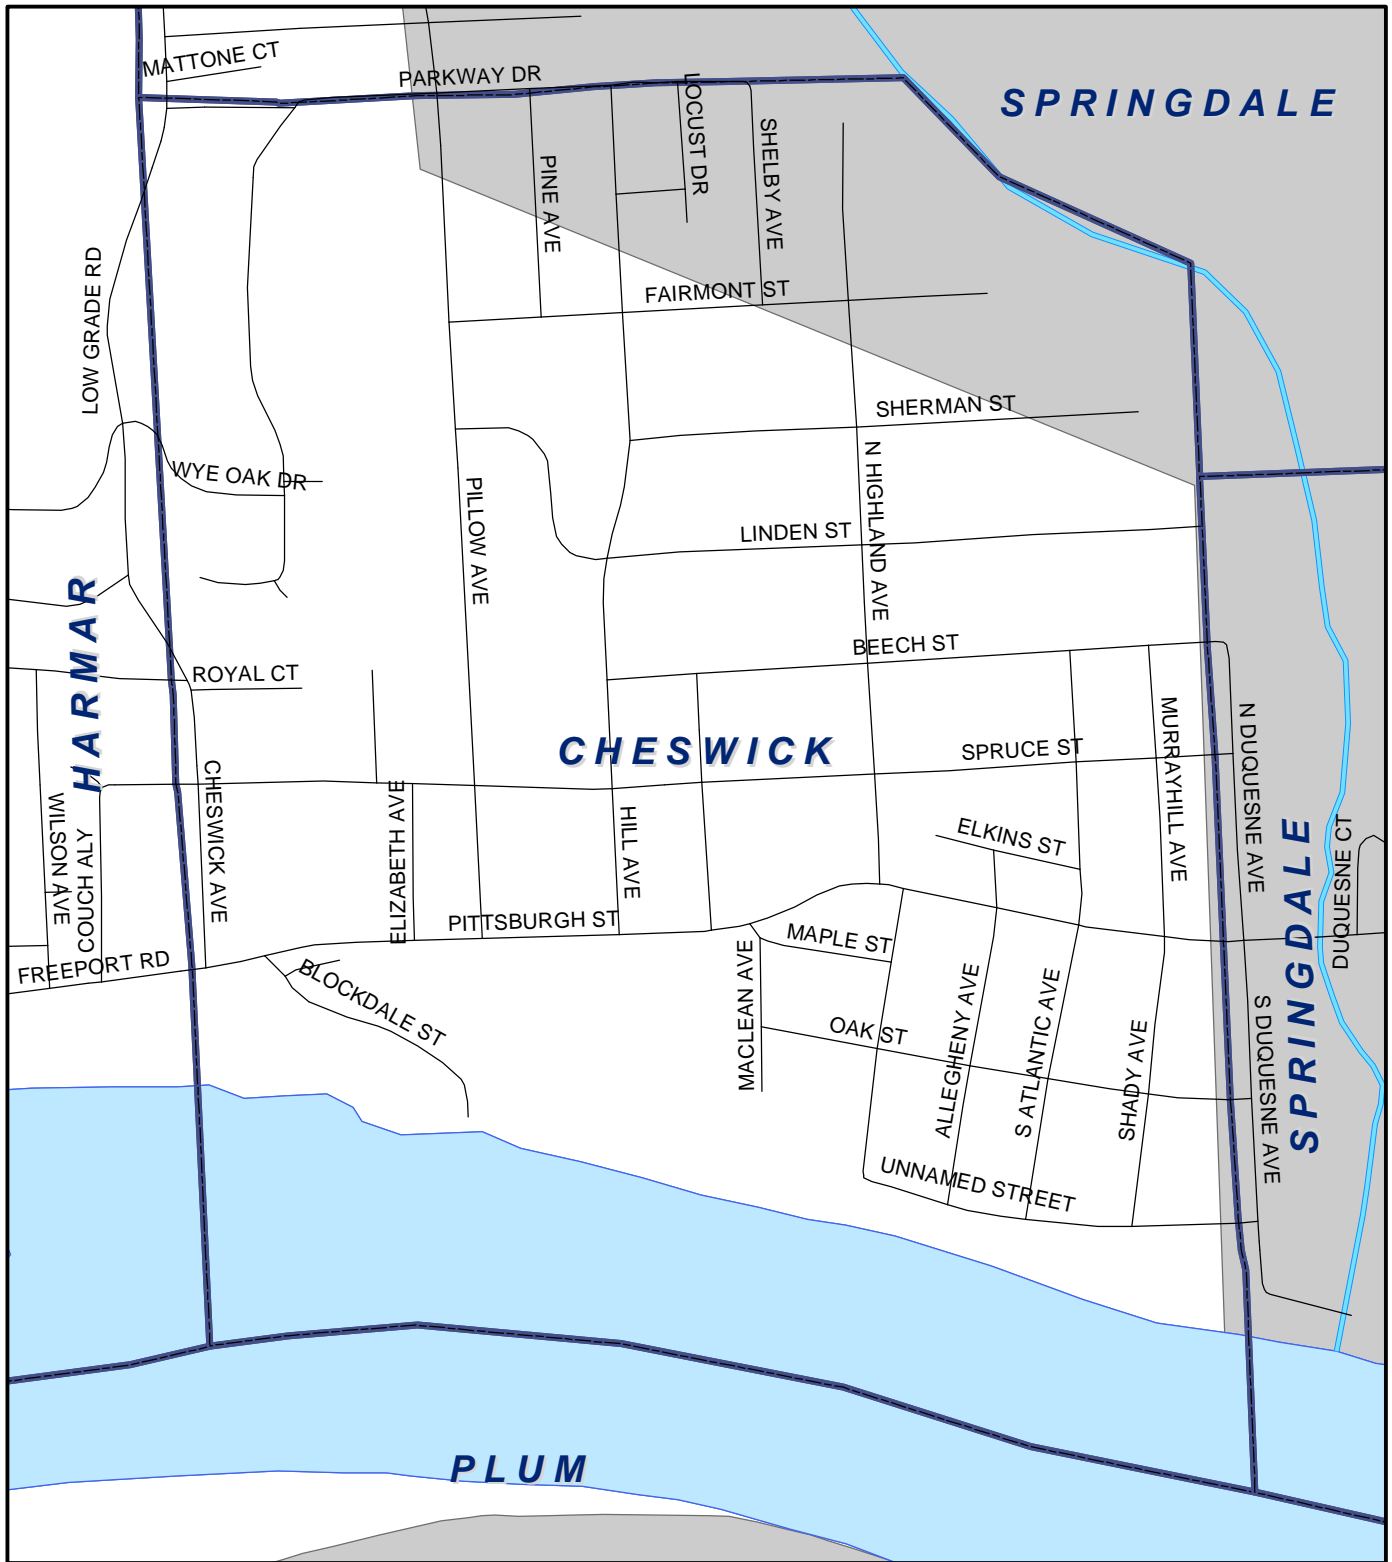

Cheswick Boro, Allegheny County

Legend

-  Municipality Boundary
-  Undermined Area

This map was prepared using information considered to be the best historical data available.

The Department cannot verify the accuracy or completeness of this information.