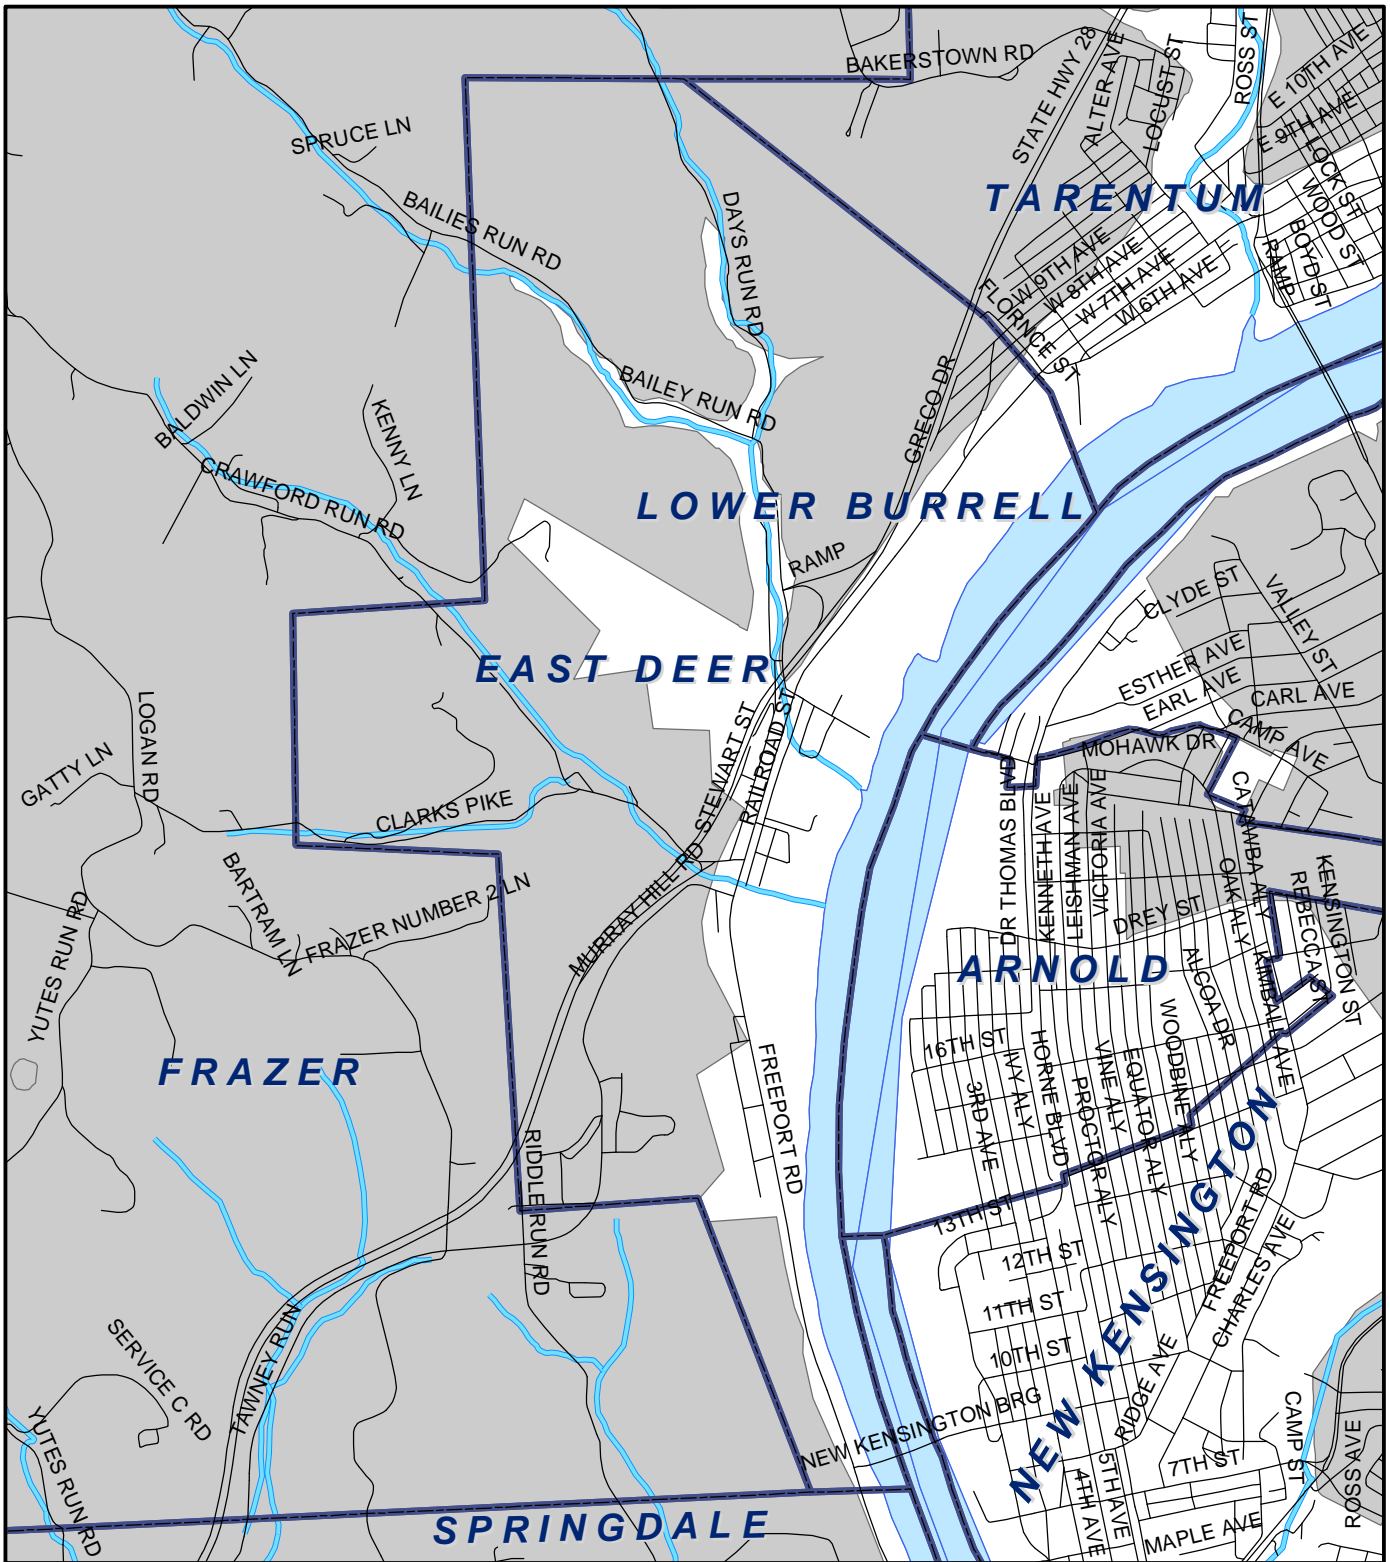

East Deer Twp, Allegheny County

Legend

- Municipality Boundary
- Undermined Area

This map was prepared using information considered to be the best historical data available.

The Department cannot verify the accuracy or completeness of this information.