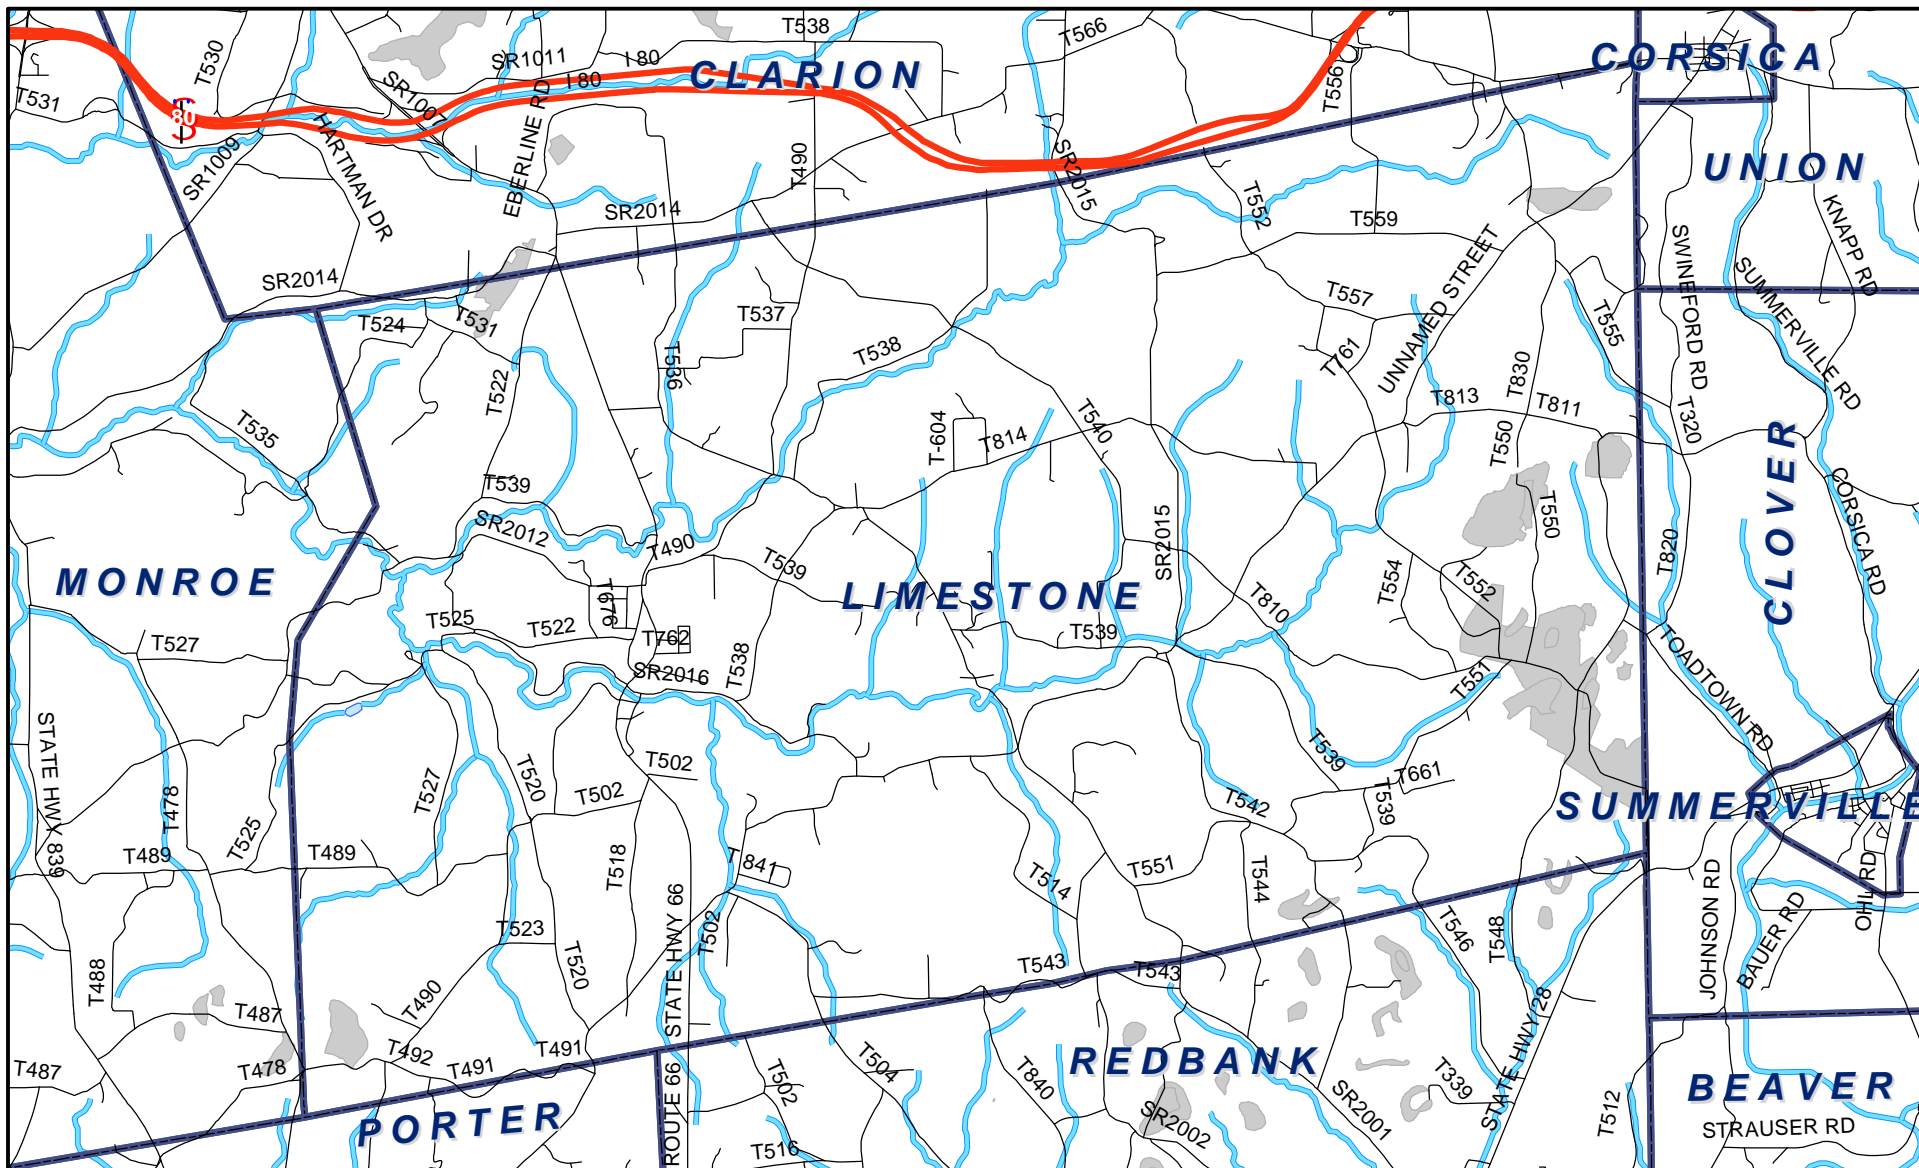

Limestone Twp, Clarion County

Legend

-  Municipality Boundary
-  Undermined Area

This map was prepared using information considered to be the best historical data available.

The Department cannot verify the accuracy or completeness of this information.