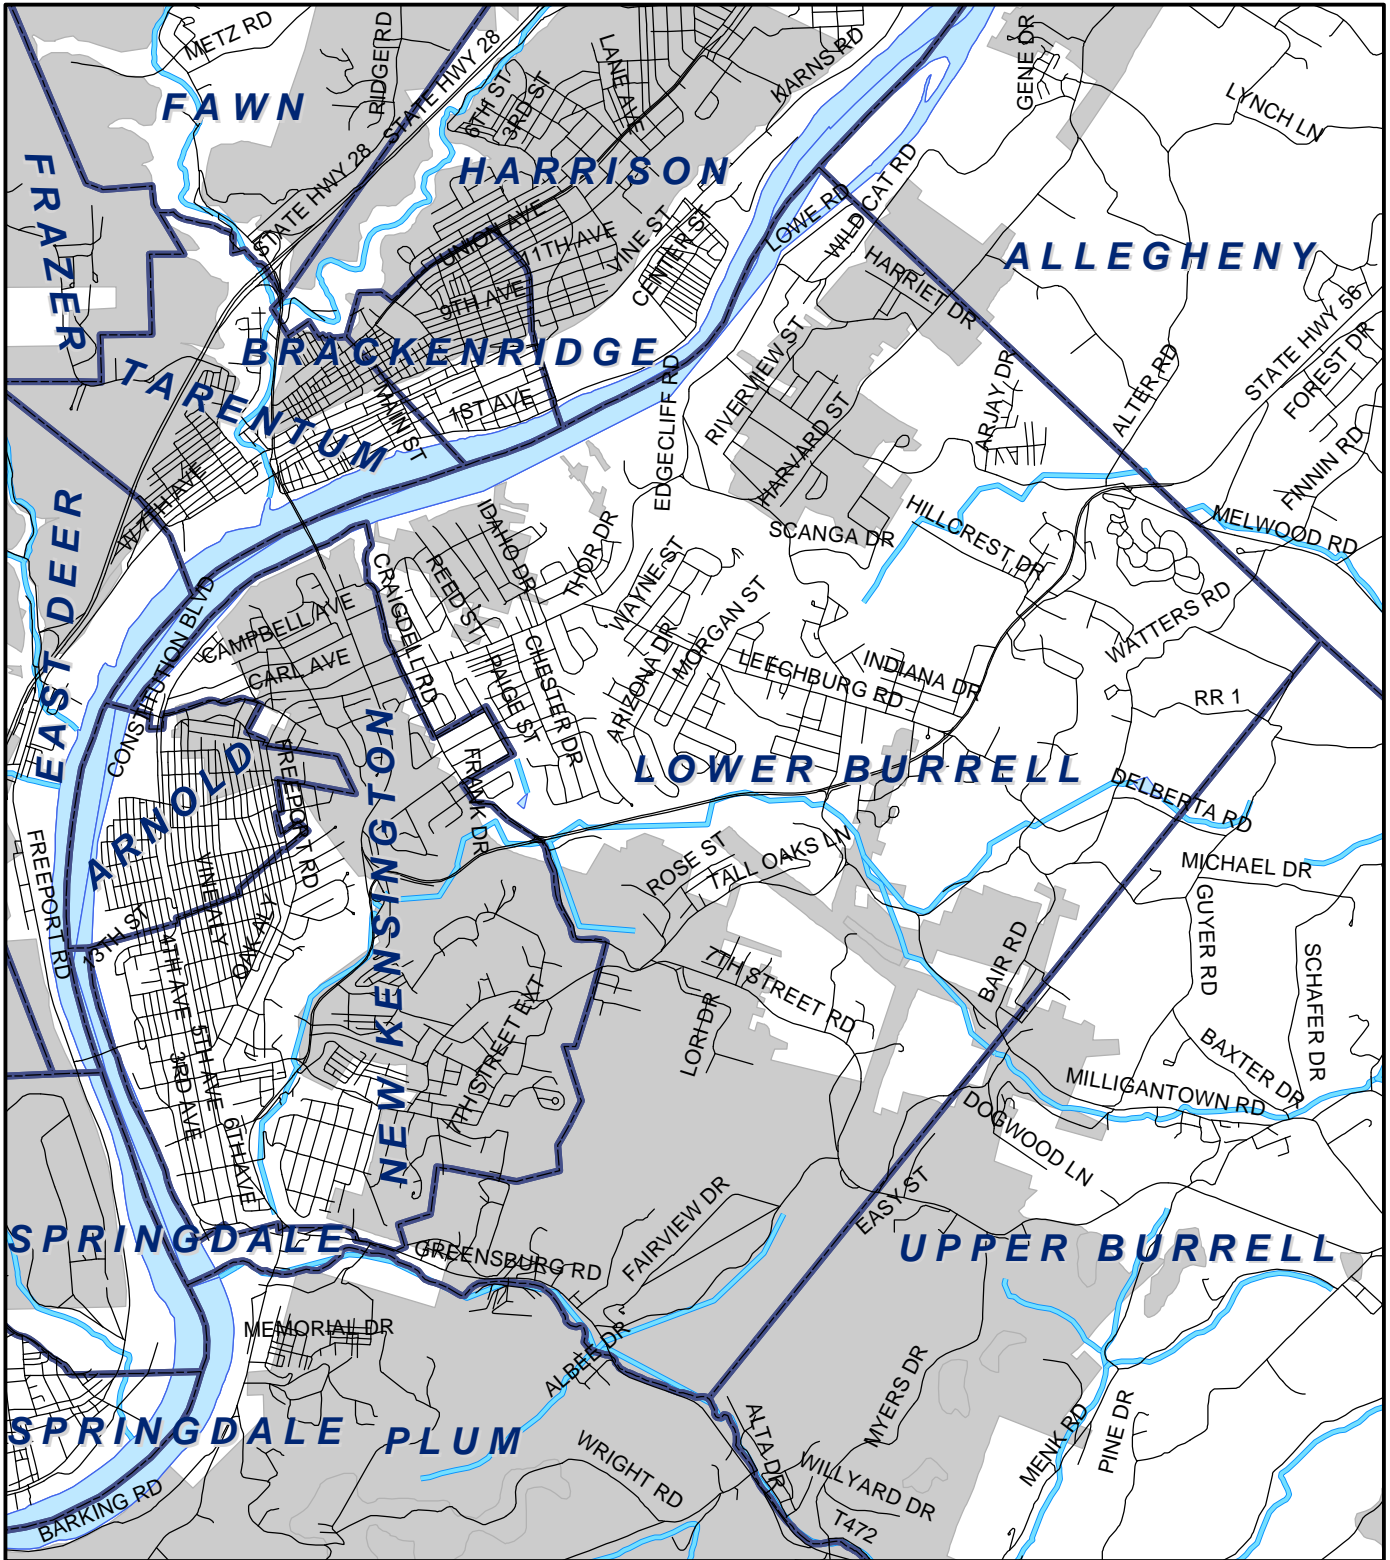

City of Lower Burrell, Westmoreland County

Legend

- Municipality Boundary
- Undermined Area

This map was prepared using information considered to be the best historical data available.

The Department cannot verify the accuracy or completeness of this information.