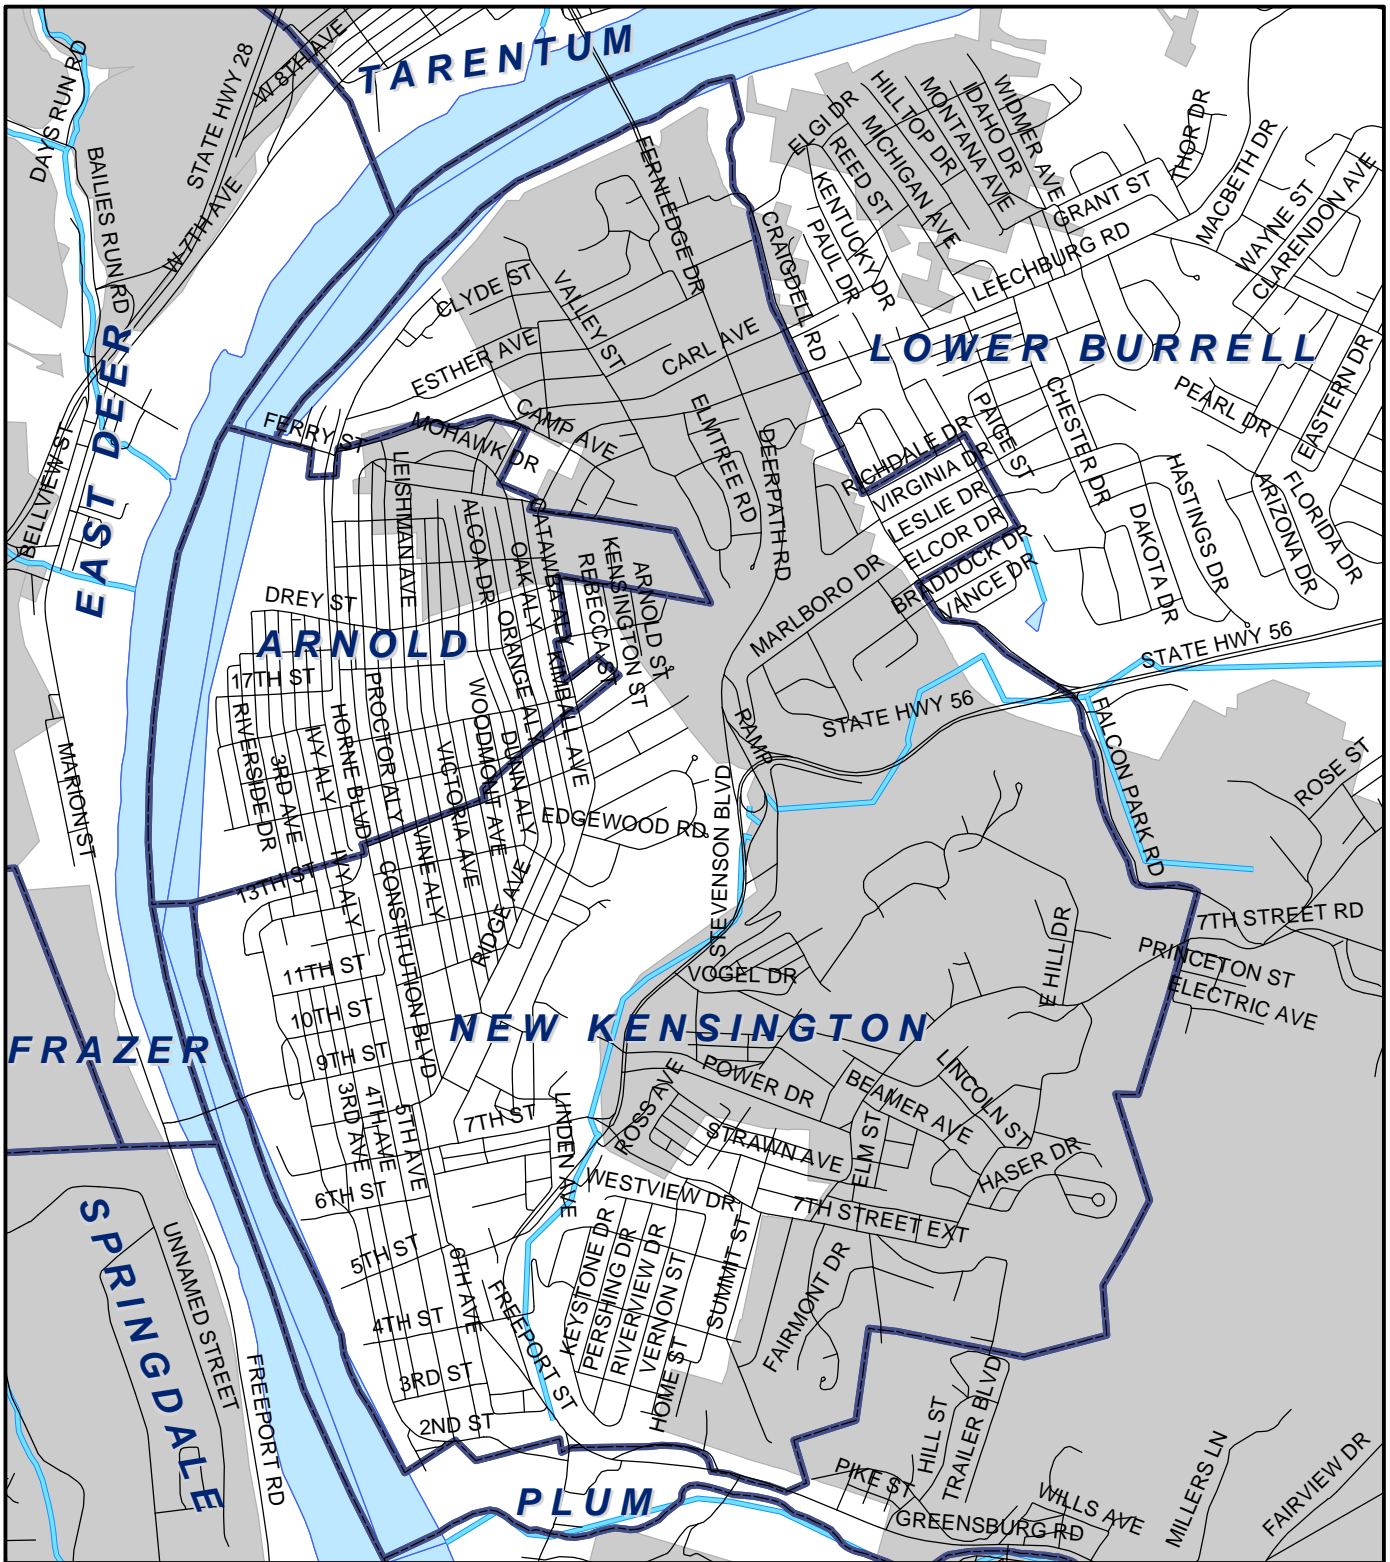

City of New Kensington, Westmoreland County

Legend

- Municipality Boundary
- Undermined Area

This map was prepared using information considered to be the best historical data available.

The Department cannot verify the accuracy or completeness of this information.