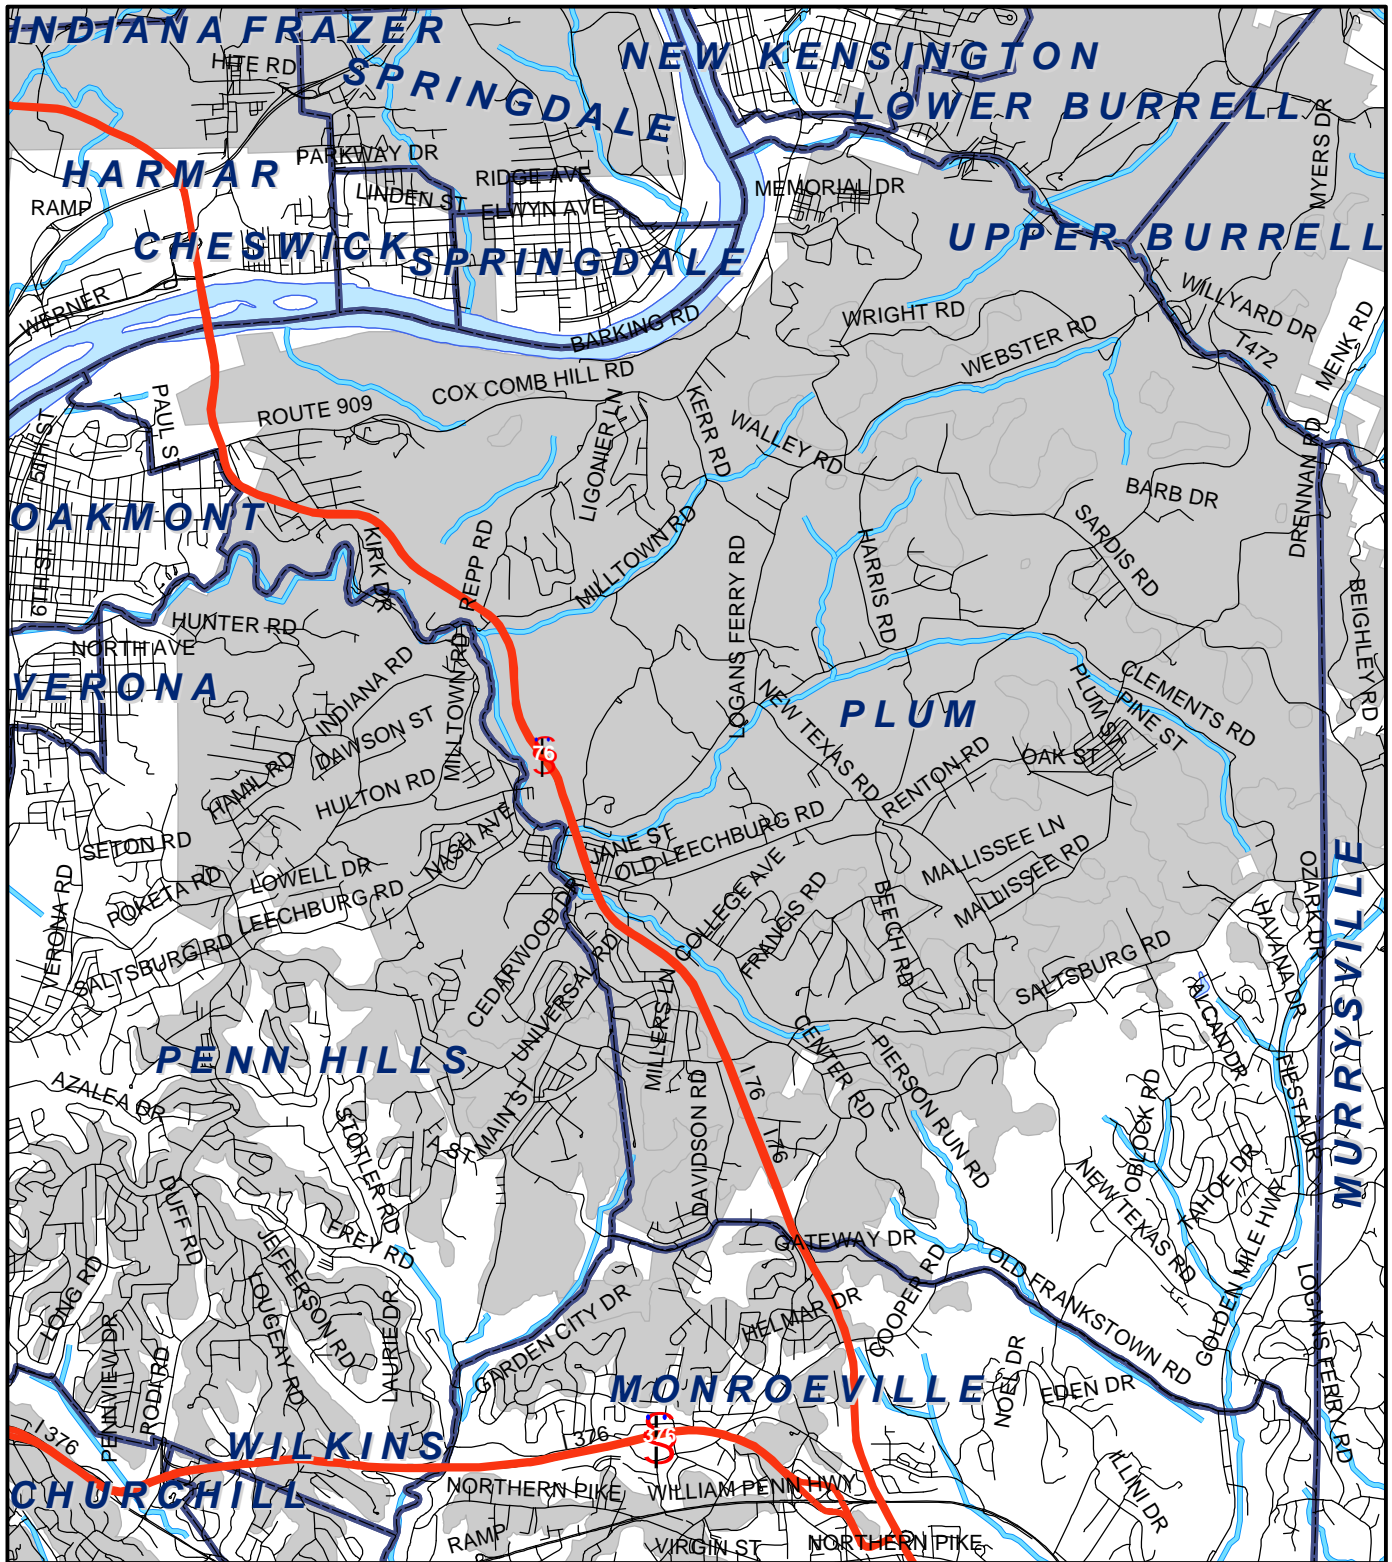

Plum Boro, Allegheny County

Legend

- Municipality Boundary
- Undermined Area

This map was prepared using information considered to be the best historical data available.

The Department cannot verify the accuracy or completeness of this information.