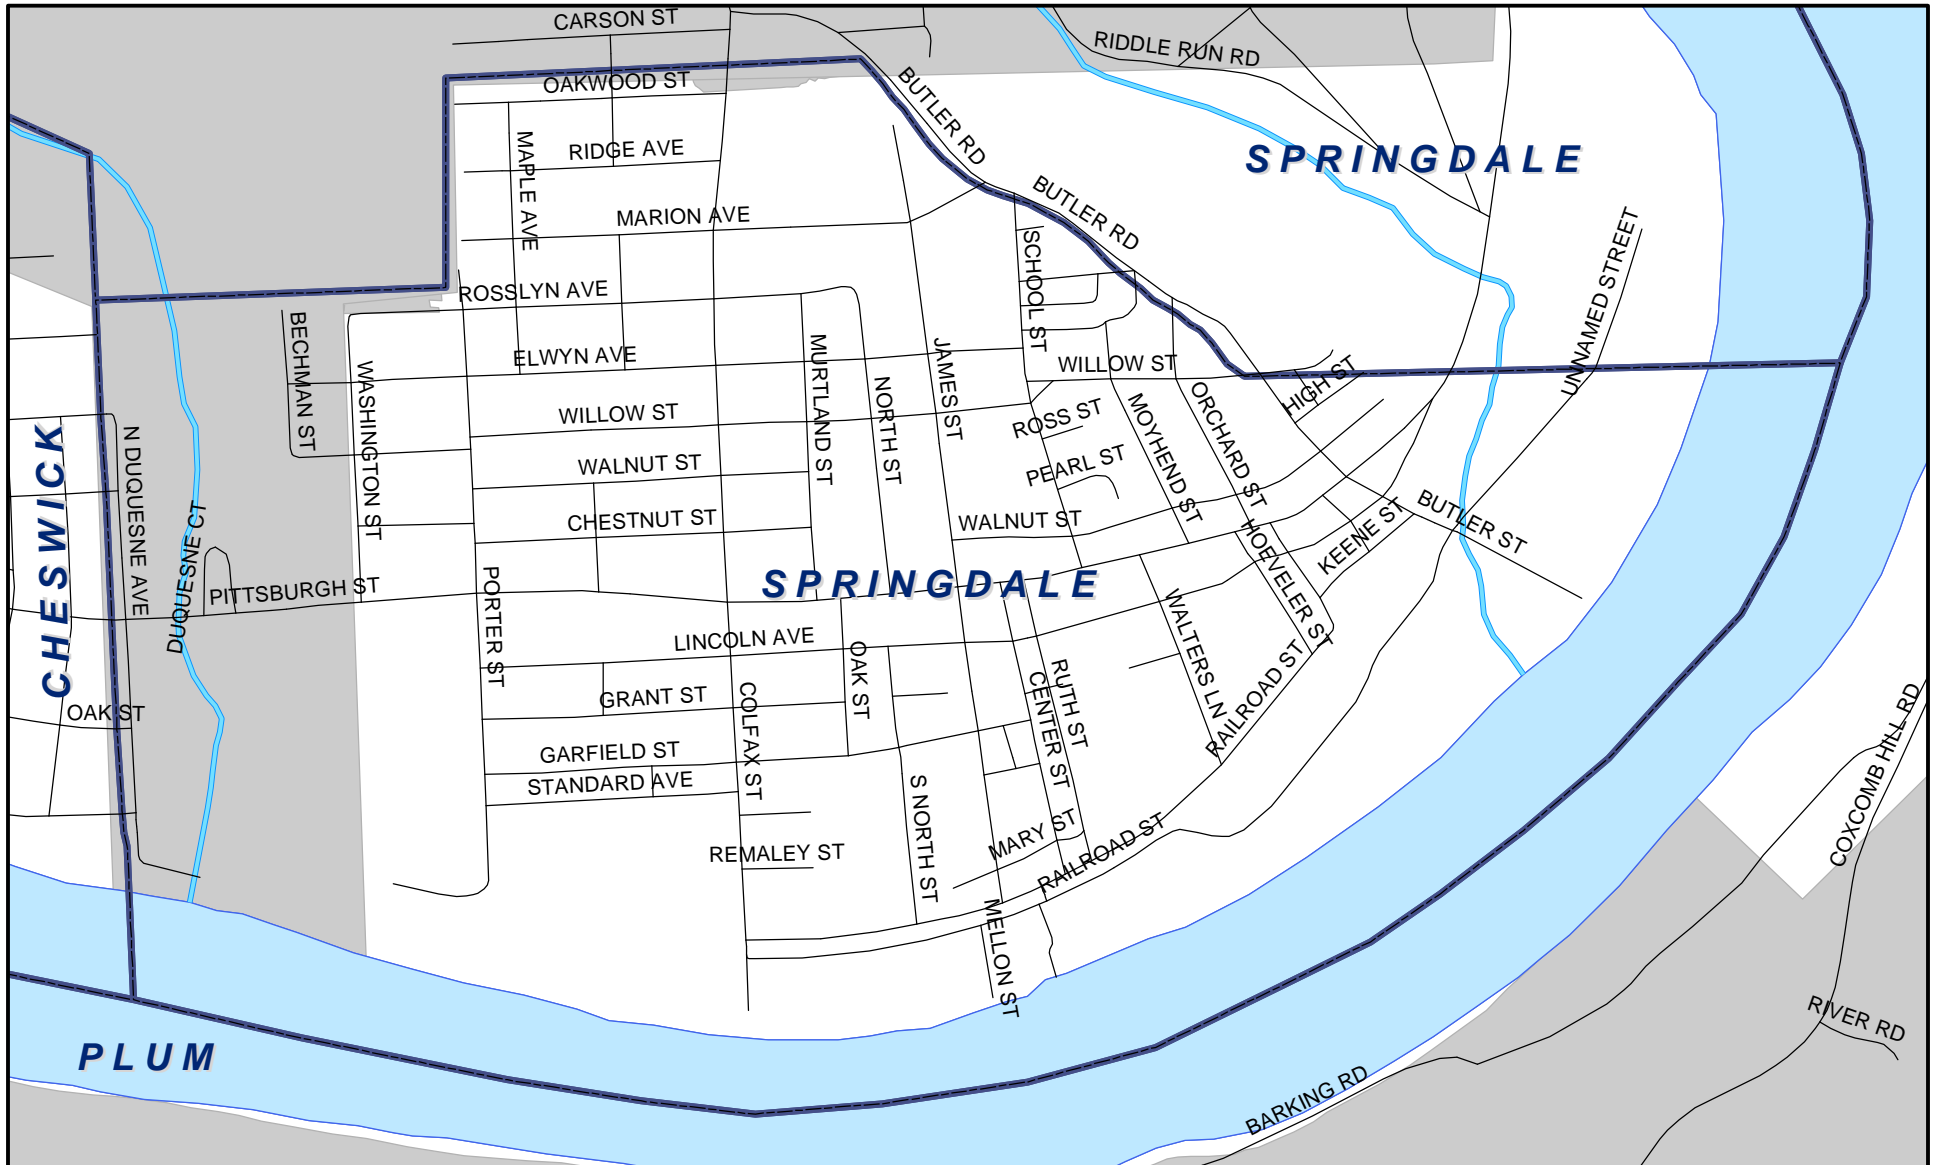

Springdale Boro, Allegheny County

Legend

-  Municipality Boundary
-  Undermined Area

This map was prepared using information considered to be the best historical data available.

The Department cannot verify the accuracy or completeness of this information.